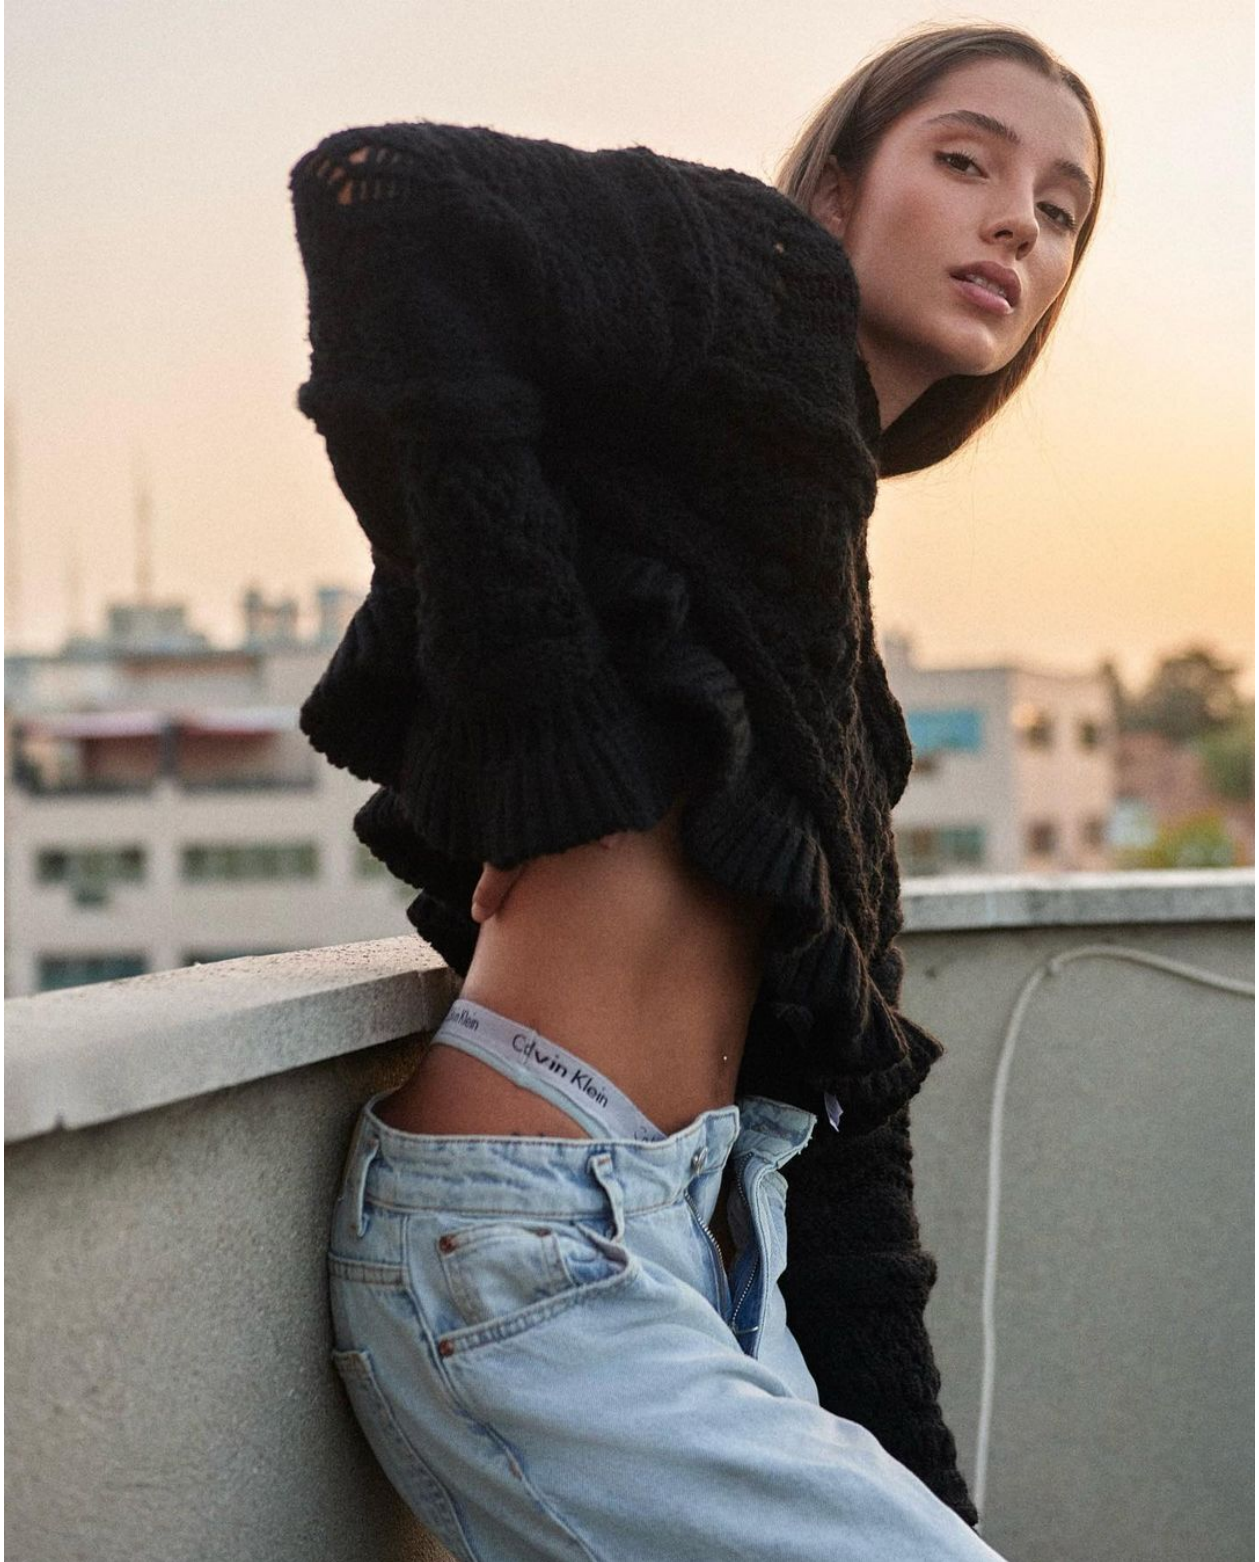

ALISON LOZANO

height 5'9.5 · bust 30" · waist 24.5" · hips 35.5" · dress 36 EU/6 US/8 UK
shoes size 40 EU/9 US/6.5 UK · hair light brown · eyes brown